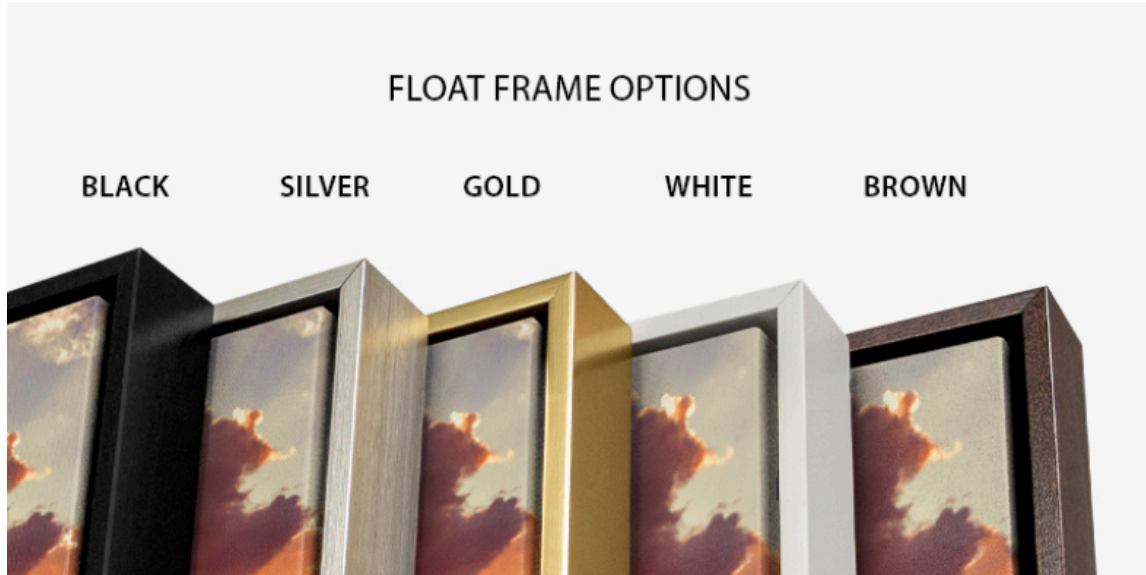

GALLERY WRAP CANVAS

Float Frame Options

The Details

1.75" Frame Depth | Ready to Display | Finished Backing | Includes Corner Bumpers | Our Floating Frames are sourced exclusively from certified Sustainable Forests in the US.