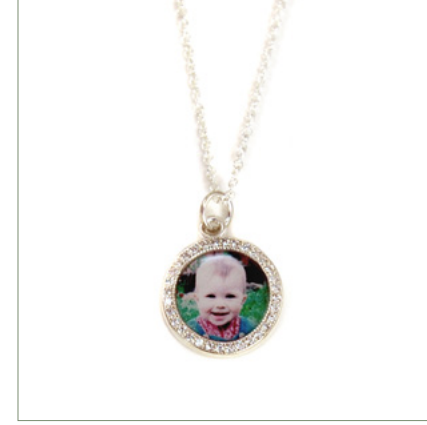

NECKLACES

Sparkle Round Photo Necklace
(holds up to 3 charms)
Sterling Silver
Product Code: **NPS12**