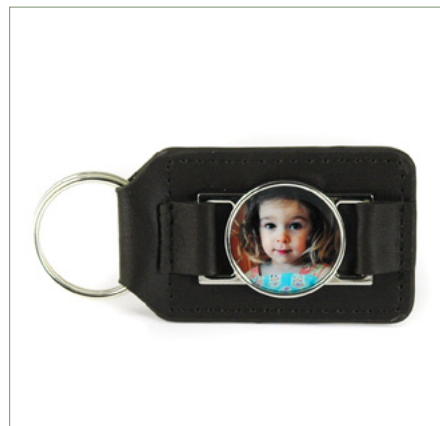

Leather Photo Keychain
Pewter
Product Code: **APZ27**