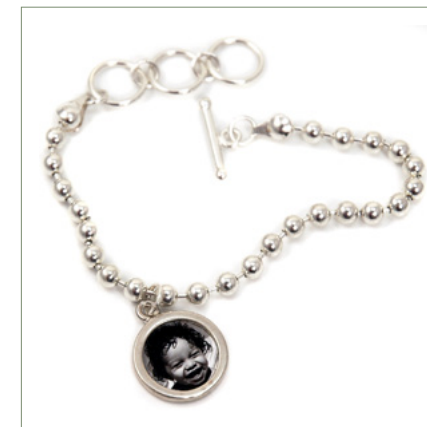

## BRACELETS

**Round Photo Charm Dainty Bracelet**  
Sterling Silver  
Product Code: **BPS14**

**Round Photo Charm Ball Bracelet**  
Sterling Silver  
Product Code: **BPS12**

**Round Photo Charm Mixed-Ring Bracelet** (holds up to 3)  
Sterling Silver  
**BPS13**, 2-Charm: **BPS34**,  
3-Charm: **BPS35**

**Oval Photo Bracelet**  
Sterling Silver  
Product Code: **BPS17**

**Wavy Linked Photo Bracelet**  
Sterling Silver  
Product Code: **BPS20**

**Linked Photo Bracelet**  
Sterling Silver  
Product Code: **BPS18**